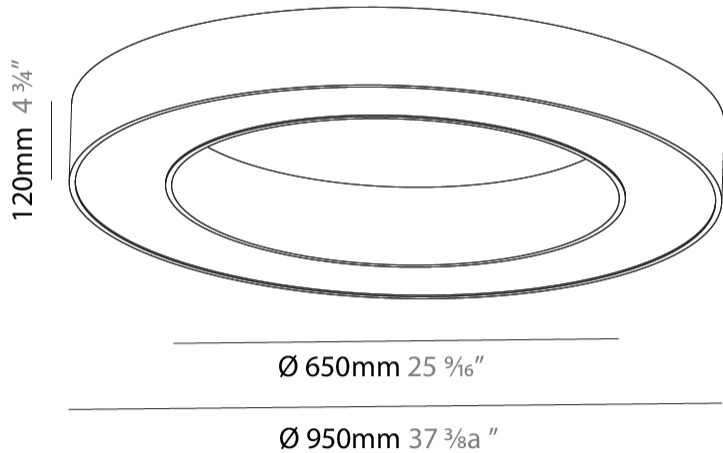

1. To build a product code in our configurator select the specify button on the base model # product page
2. To build a manual product code on this datasheet choose from the options listed below in blue font and add the suffix to the base model #

GENERAL

Series: Glorious
Subseries: Glorious
Brand: Prolicht
Division: Architectural
Mounting Type: Surface
Mounting Location: Ceiling
Subcategory: Ambient

PHYSICAL

Shape: Round
Diameter (mm): 950
Diameter (in): 37 ³/₈
Height (mm): 120
Height (in): 4 ³/₄
Light Distribution: Direct
Weight (kg): 8.94
Weight (lbs): 19.67
Diffuser: PMMA - Opal or Micro-Prism
Fixture Finish: SSR / BKV / CWI / CRY / HAB / LAG / UFT / ITA / RUA / RUR / MIC / FTG / MYG / TWT / LOD / PUS / FRO / FUP / KIA / POP / BLS / SPG / MEY / GOH / GUM / CHC / COM / ABZ / JAG / OBR / MOS / ROR
Fixture Material: Aluminum

ELECTRICAL

Lamp Type: LED (Zhaga Standard)
Input Wattage (W): 45
Total Output Wattage (W): 36 / 28.8 (3500K)
Dimming: Non-Dimming / Phase Dimming (120Vac only) / 0-10V Dimming
Driver Included: Yes
Driver Location: Integrated
Driver Type: Constant Current - 120 / 277Vac
Driver Class: Class 2
Input Voltage (V): 120 - 277
Constant Current (MA): 350 / 900 (3500K)

LED

Color Temperature (°K): 3000 / 3500 / 4000
Max. Delivered Lumen (lm): 4150 / 4302 / 4390
CRI: >80 CRI
Efficiency (%): 65
Lamp Life (hrs): 50000

OPTICAL

RATINGS AND CERTIFICATIONS

Certified By: Certified for North American Standards
IP rating: IP20